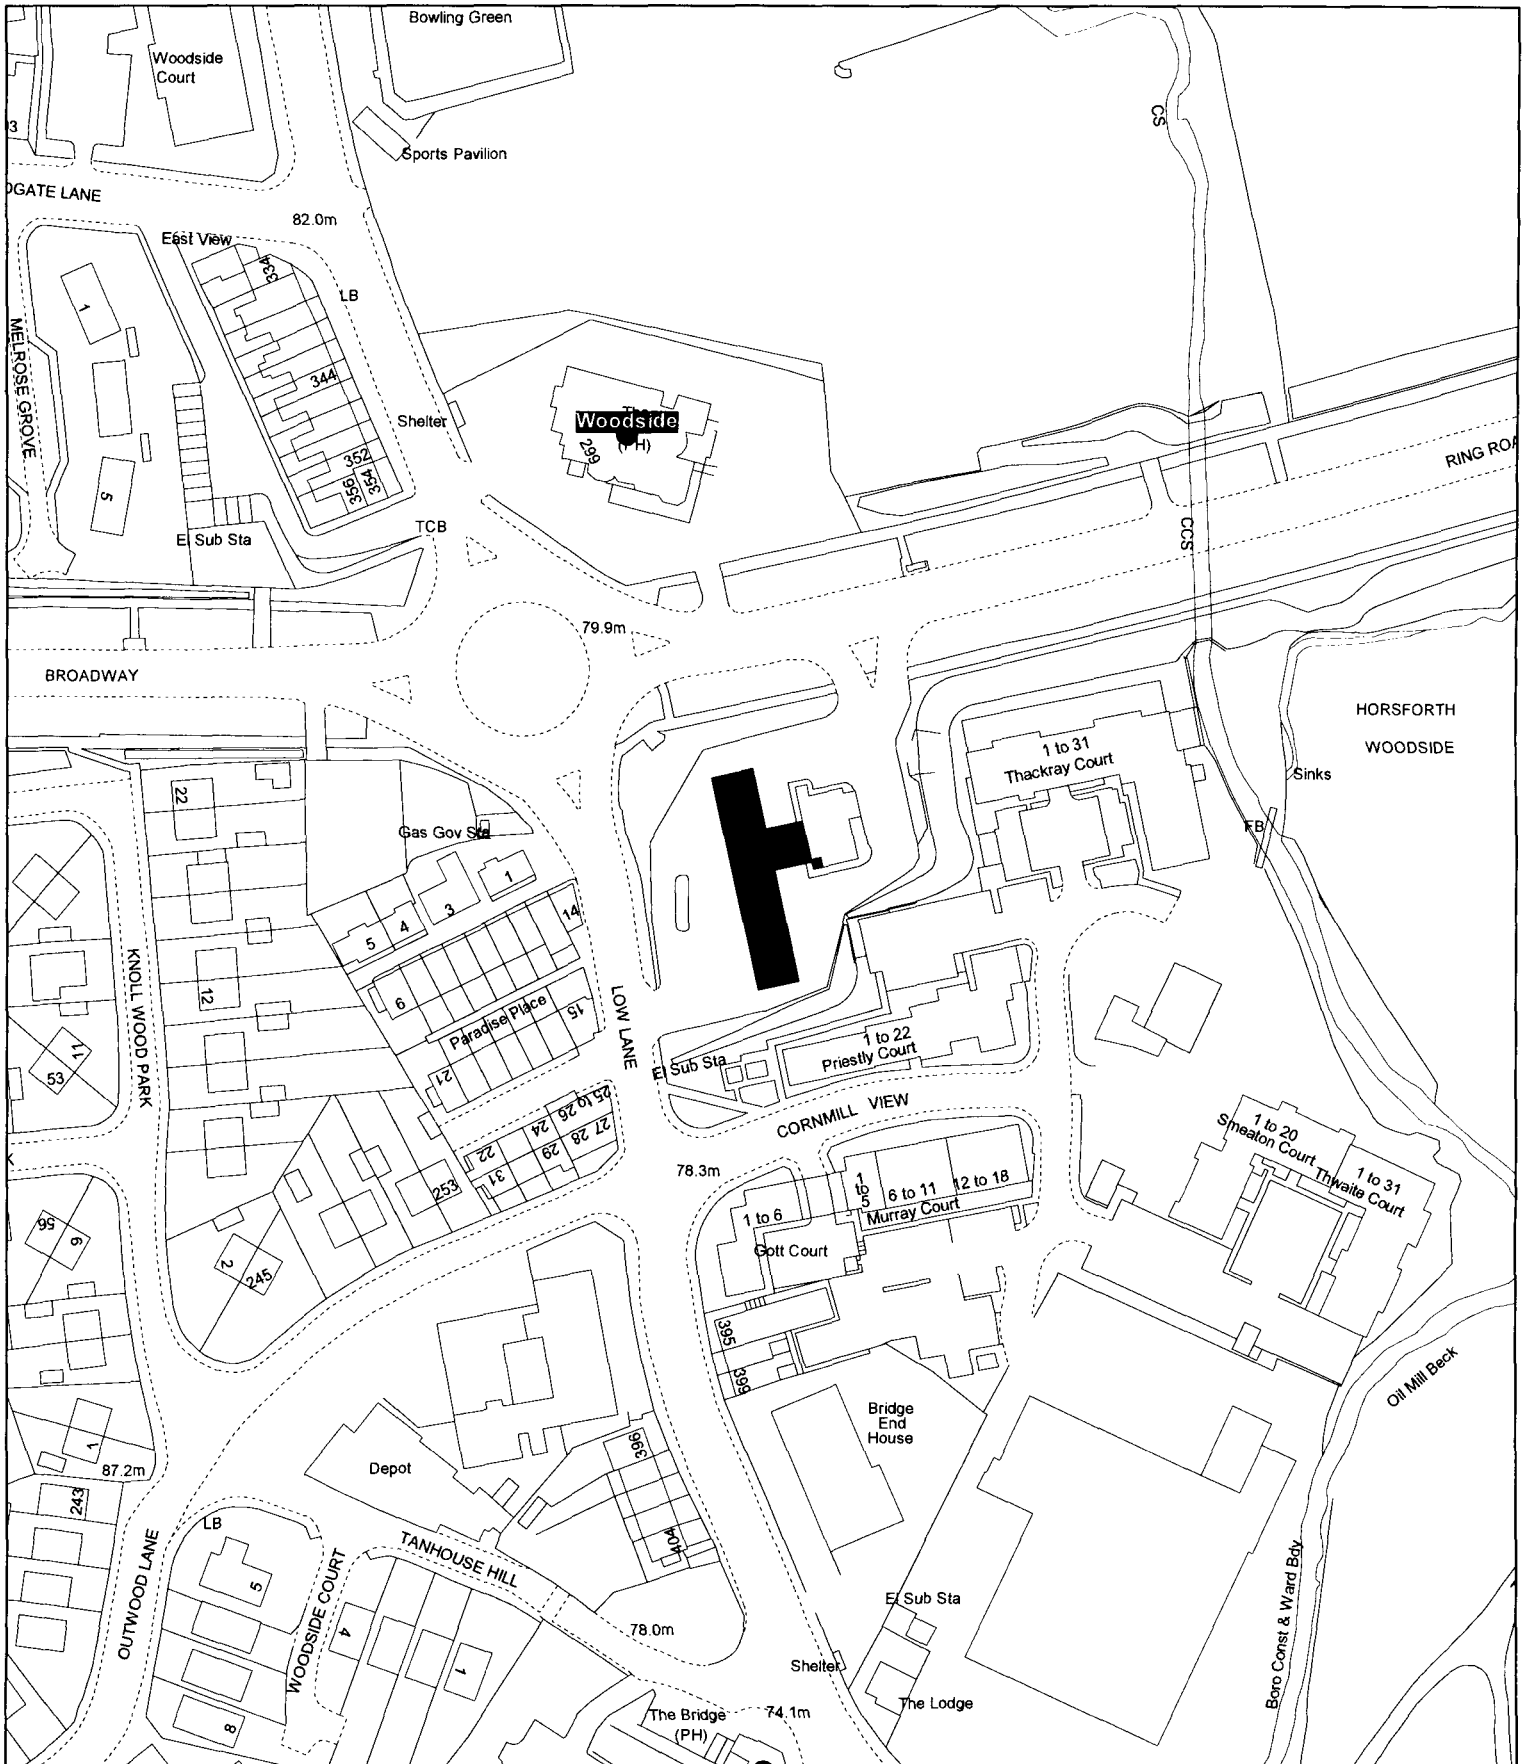

APPENDIX B

This map is based upon the Ordnance Survey's digital data with the permission of the Ordnance Survey on behalf of the controller of Her Majesty's Stationary Office

© Unauthorised reproduction infringes Crown Copyright and may lead to prosecution or civil proceedings

Key

On licence

Late night refreshment